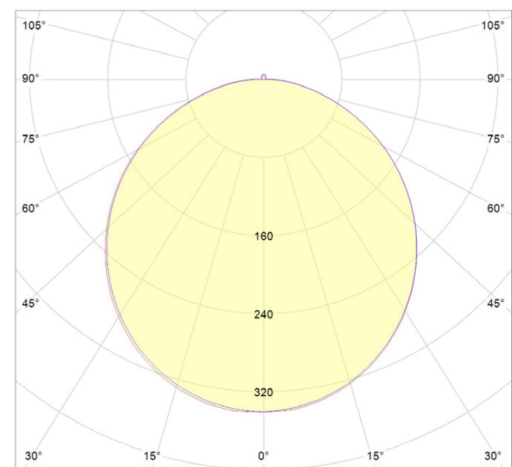

Order Code: AMY010

Photometric Data

Selectable Power Levels	8W / 9W / 12W / 13W
Selectable Lumens	875lm / 1025lm / 1300lm / 1395lm
Selectable CCT	3000K / 4000K / 6500K
Colour Rendering Index (CRI)	80-89
Photobiological Risk Group	RG0
LPW (lm/W)	107
Colour Temperature (K)	3000-6500
Light Distribution	Symmetric
Lens / Reflector	Diffuser lens/optic/panel

Life Data

Rated Life (Hrs)	Ta = 25C
	50000
Lumen Maintenance (Hrs)	Ta = 25C
	B50
L70	50000
L80	-
L90	-

Electrical Data

LED Power	6-11
Microwave Sensor	No
Light Sensor	No
PIR Sensor	No
Input Current (mA)	40-60
No. Per B16 Breaker	67
No. Per C16 Breaker	112
Input (W)	13
Input (V)±10%	220-240
Voltage Type	AC
Power Factor	0.9
Electrical Class	II
Type of Wiring	Ending
Wiring X-sec (mm²)	1.5
Non-dimmable	Yes

Physical Data

Warranty (yrs)	5
Ambient Rated Temperature Range (°C)	-20-40
Degree of Protection (IP)	IP65
Housing Colour	White
Housing Material	Plastic
Height/Depth (mm)	85
Diameter (mm)	291
Suitable for surface mounting	Yes
Lamp Type	LED exchangeable
Cover Material	Plastic- opal
Impact Strength	IK08